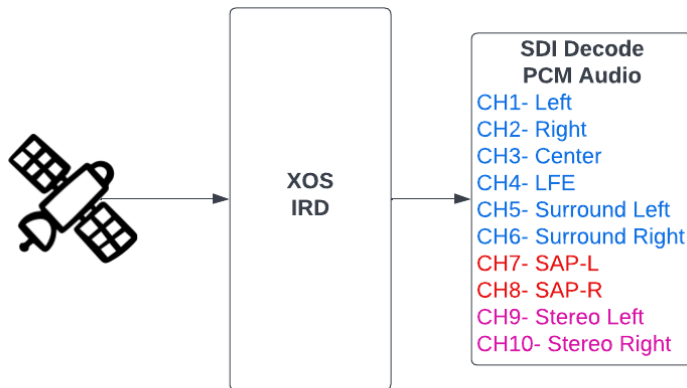

Channel Name	Call Letters	Channel #	MPEG4/AVC HD							
			SID	PMT PID (dec)	Video PID (dec)	Audio 1 PID (dec)	Audio 2 PID (dec)	Audio 3 PID (dec)	DPI PID (dec)	ECM PID
ROOT SPORTS Northwest	RTNW	Channel 01	501	5010	5011	5012	5013	5014	5018	5019
AT&T SportsNet Rocky Mountain	ATRM	Channel 02	502	5020	5021	5022	5023	5024	5028	5029
AT&T SportsNet Pittsburgh	ATPT	Channel 03	503	5030	5031	5032	5033	5034	5038	5039
ROOT SPORTS Northwest ALT	RTAL	Channel 04	504	5040	5041	5042	5043	5044	5048	5049
AT&T SportsNet Rocky Mountain ALT	ATUT	Channel 05	505	5050	5051	5052	5053	5054	5058	5059
AT&T SportsNet Pittsburgh ALT	ATP2	Channel 06	506	5060	5061	5062	5063	5064	5068	5069
AT&T SportsNet Southwest	ATSW	Channel 07	507	5070	5071	5072	5073	5074	5078	5079
AT&T SportsNet Southwest ALT	ATS2	Channel 08	508	5080	5081	5082	5083	5084	5088	5089
AT&T SportsNet Rocky Mountain West	ATLV	Channel 09	509	5090	5091	5092	5093	5094	5098	5099
AT&T SportsNet SLATE	ATTSN-SLATE	Channel 10	510	5100	5101	5102	5103	n/a	n/a	n/a
ROOT SPORTS Northwest PLUS	RTN3	Channel 11	511	5110	5111	5112	5113	5114	5118	5119

Audio PID Layout

PID1 5.1 Decode

OR

PID1 2.0 Down-Mix

Standardized Volume Limit	Set to -24LKFS
---------------------------	----------------

AT&T SportsNet & ROOT SPORTS Northwest
Implementation, Authorization and Technical Assistance