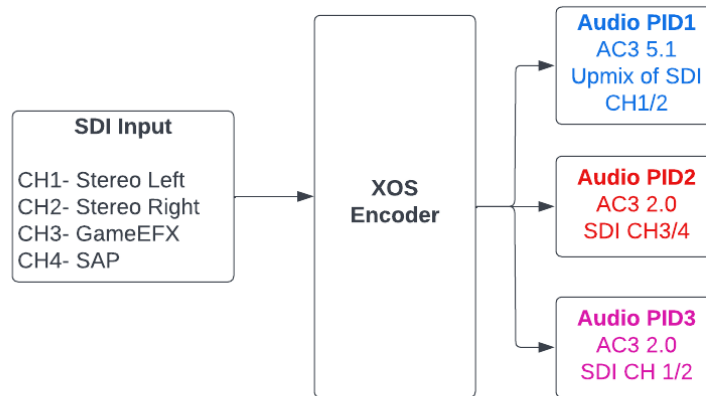

Audio PID Layout

PID1 5.1 Decode

OR

PID1 2.0 Down-Mix