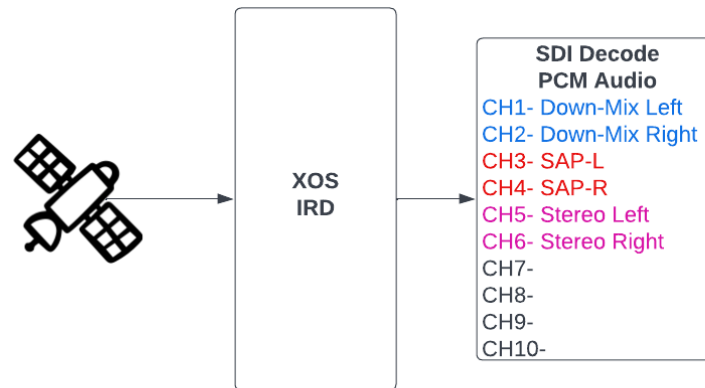

Channel Name	Call Letters	Channel #	MPEG4/AVC HD							
			SID	PMT PID (dec)	Video PID (dec)	Audio 1 PID (dec)	Audio 2 PID (dec)	Audio 3 PID (dec)	DPI PID (dec)	ECM PID
ROOT SPORTS Northwest	RTNW	Channel 01	501	5010	5011	5012	5013	5014	5018	5019
AT&T SportsNet Rocky Mountain	ATRM	Channel 02	502	5020	5021	5022	5023	5024	5028	5029
AT&T SportsNet Pittsburgh	ATPT	Channel 03	503	5030	5031	5032	5033	5034	5038	5039
ROOT SPORTS Northwest ALT	RTAL	Channel 04	504	5040	5041	5042	5043	5044	5048	5049
AT&T SportsNet Rocky Mountain ALT	ATUT	Channel 05	505	5050	5051	5052	5053	5054	5058	5059
AT&T SportsNet Pittsburgh ALT	ATP2	Channel 06	506	5060	5061	5062	5063	5064	5068	5069
AT&T SportsNet Southwest	ATSW	Channel 07	507	5070	5071	5072	5073	5074	5078	5079
AT&T SportsNet Southwest ALT	ATS2	Channel 08	508	5080	5081	5082	5083	5084	5088	5089
AT&T SportsNet Rocky Mountain West	ATLV	Channel 09	509	5090	5091	5092	5093	5094	5098	5099
AT&T SportsNet SLATE	ATTSN-SLATE	Channel 10	510	5100	5101	5102	5103	n/a	n/a	n/a
ROOT SPORTS Northwest PLUS	RTN3	Channel 11	511	5110	5111	5112	5113	5114	5118	5119

Audio PID Layout

PID1 5.1 Decode

OR

PID1 2.0 Down-Mix

Standardized Volume Limit	Set to -24LKFS
---------------------------	----------------

AT&T SportsNet & ROOT SPORTS Northwest
Implementation, Authorization and Technical Assistance