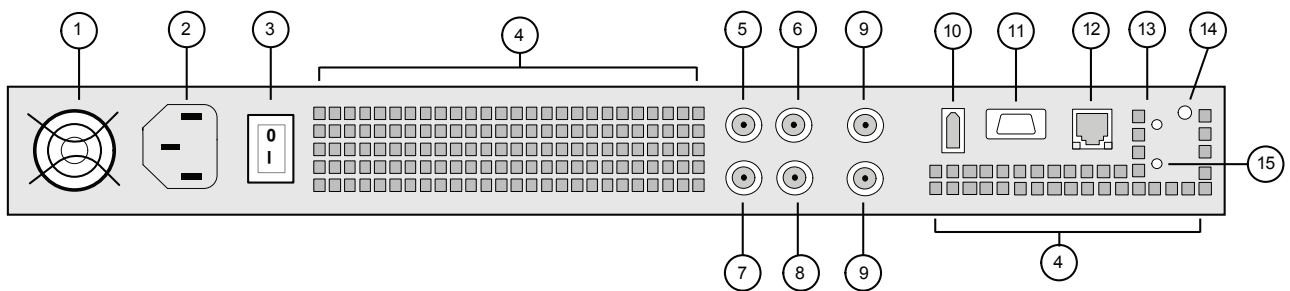

# 6100 Series DVCPRO HD - MediaPort 6101

### Rear Panel Components

- |  |                    |                     |
|--|--------------------|---------------------|
| 1 Unit Fan                                       | 6 AES OUT          | 11 RS-422 Port      |
| 2 AC IN (100-240 VAC, 3.6-1.5A, 50/60 Hz, 360 W) | 7 HD-SDI IN        | 12 For Service only |
| 3 Power Switch                                   | 8 HD-SDI OUT       | 13 Soft Power       |
| 4 Air Vents (do not block)                       | 9 Reference Loop   | 14 Power Indicator  |
| 5 AES IN   | 10 IEEE 1394a Port | 15 Reset            |