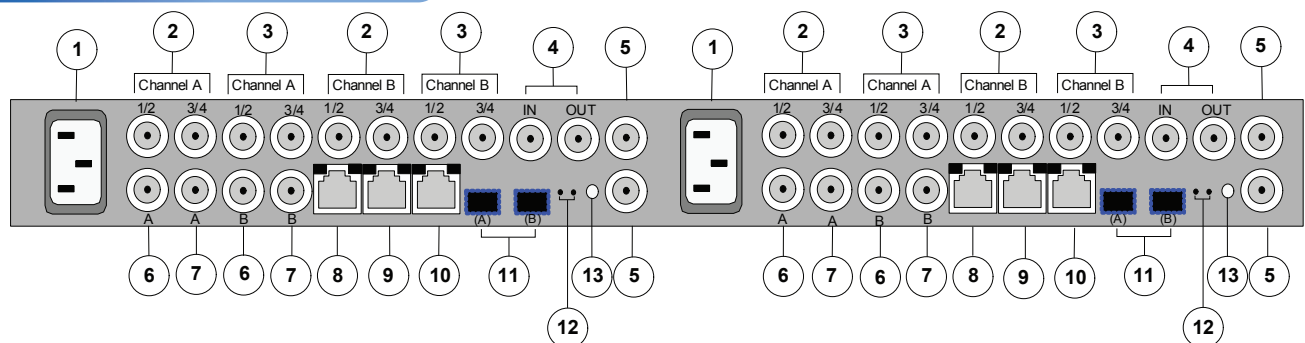

MediaPort 5622 Rear Panel Components

Left Module			Right Module		
1	Redundant Power Supplies	6	HD SDI Video IN Channel A, B	11	IEEE 1394b (to MediaDirector 2100, 2101, or 2102B)
2	AES Audio IN Channel A, B	7	HD SDI Video OUT Channel A, B	12	Net Restart (left), Reset (right)
3	AES Audio OUT Channel A, B	8	RS-422 Port Video Channel A	13	Wink LED
4	LTC (Timecode) Group	9	RS-422 Port Video Channel B		
5	Reference Loop	10	Ethernet (to MediaDirector 2201 or 2202)