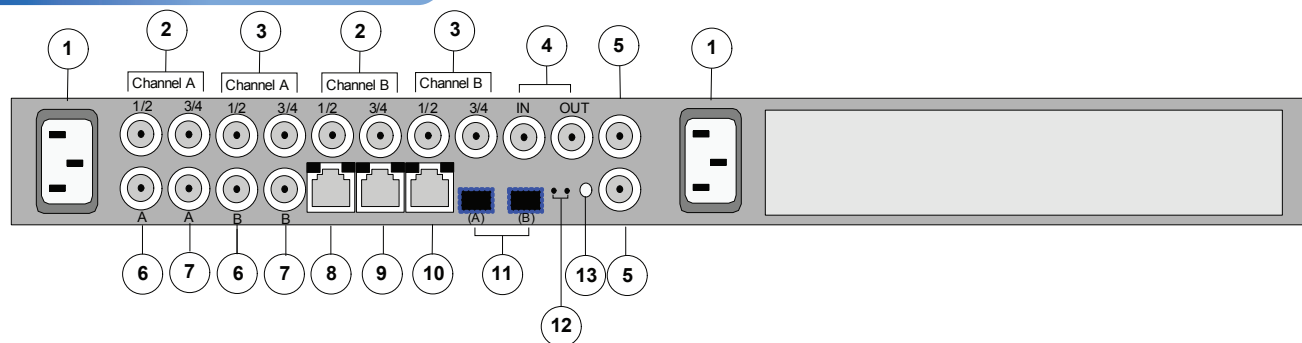

5600 Series AVC-Intra HD MediaPorts

MediaPort 5621 (Single Module), MediaPort 5622 (Dual Module)

Quick Reference Guide

MediaPort 5621 Rear Panel Components

Left Module					
1	Redundant Power Supplies	6	HD SDI Video IN Channel A, B	11	IEEE 1394b (to MediaDirector 2100, 2101, or 2102B)
2	AES Audio IN Channel A, B	7	HD SDI Video OUT Channel A, B	12	Net Restart (left), Reset (right)
3	AES Audio OUT Channel A, B	8	RS-422 Port Video Channel A	13	Wink LED
4	LTC (Timecode) Group	9	RS-422 Port Video Channel B		
5	Reference Loop	10	Ethernet (to MediaDirector 2201 or 2202)